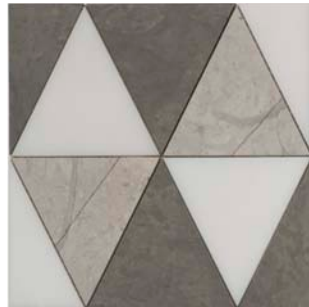

SIZE
9" W
9" D
3/8" H

PATTERN 1

PATTERN 2

PATTERN 3

TRI-COLOR

PERSPECTIVE

SINGLE TILE

SIZE
9" W
9" D
3/8" H