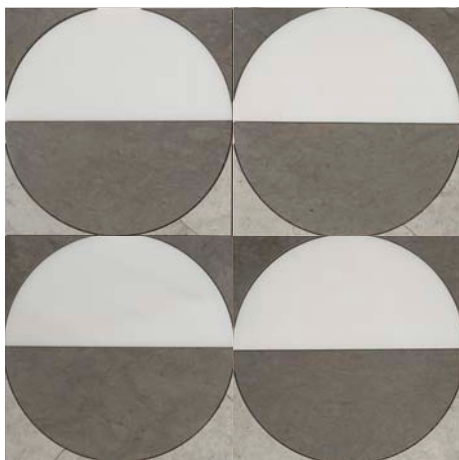

GIO HALF MOONS

MONOCHROMATIC

GIO 9 M

SIZE
9" W
9" D
3/8" H

TRI-COLOR

SIZE
9" W
9" D
3/8" H

PATTERN 2