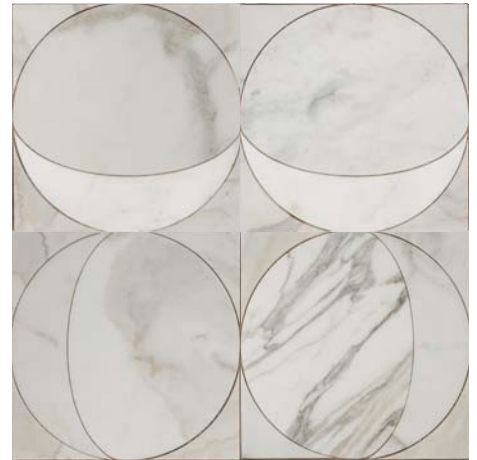

GIO CRESENT MOONS

MONOCHROMATIC

GIO 8 M

SIZE
9" W
9" D
3/8" H

PATTERN 3

TRI-COLOR

SIZE
9" W
9" D
3/8" H