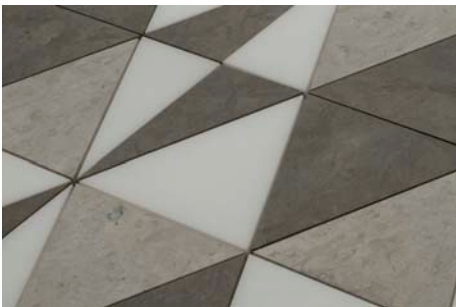

SIZE
9" W
9" D
3/8" H

PATTERN 1

PATTERN 2

PATTERN 3

TRI-COLOR

PERSPECTIVE

SINGLE TILE

SIZE
9" W
9" D
3/8" H