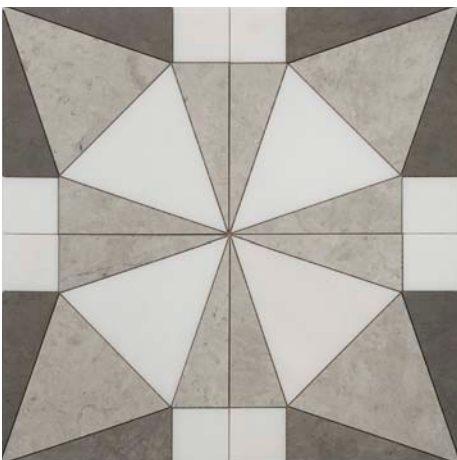

GIO FACETS

MONOCHROMATIC

GIO 3 M

SIZE
9" W
9" D
3/8" H

TRI-COLOR

SIZE
9" W
9" D
3/8" H

PATTERN 1