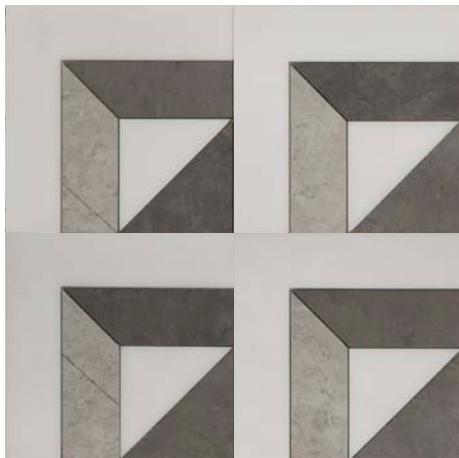

GIO SHIFT

MONOCHROMATIC

GIO 2 M

SIZE
9" W
9" D
3/8" H

TRI-COLOR

GIO 2 T

SIZE
9" W
9" D
3/8" H

PATTERN 2