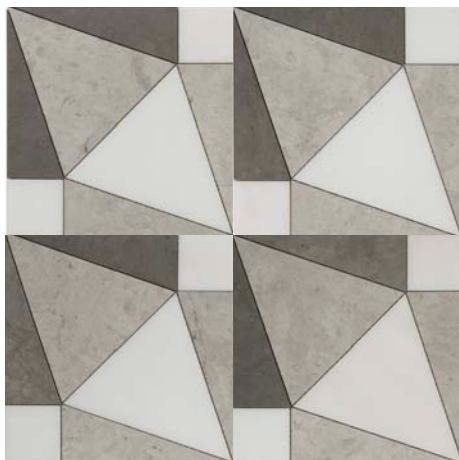

GIO FACETS

MONOCHROMATIC

GIO 3 M

SIZE
9" W
9" D
3/8" H

TRI-COLOR

SIZE
9" W
9" D
3/8" H

PATTERN 2