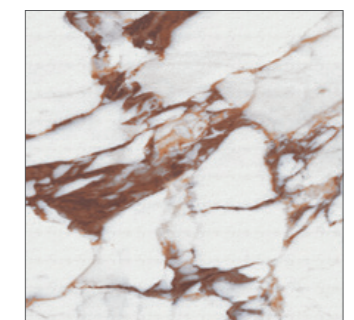

TECHNICAL DETAILS

PULP

TECHNOLOGY PORCELLANATO DIGITALE HD AD IMPASTO COLORATO - HD DIGITAL COLORED BODY PORCELAIN

FINISH RETTIFICATO - RECTIFIED - DOUBLE POLISHED / DOUBLE HONED / RAW

DOUBLE POLISHED / DOUBLE HONED FINITURA A BASE DI PASTA DI VETRO PIÙ TRATTAMENTO PROTETTIVO SUPERFICIALE
GLASS PASTE FINISHING WITH ADDITIONAL PROTECTIVE TREATMENT ON SURFACE.

THICKNESS 9 MM

PARALLEL

TECHNOLOGY PORCELLANATO SMALTATO AD IMPASTO COLORATO - GLAZED COLORED BODY PORCELAIN

FINISH OPACO RETTIFICATO - NATURAL RECTIFIED

THICKNESS 9 MM

TECHNICAL FEATURES AND PACKING

PULP COLORS

DOUBLE POLISHED

DOUBLE HONED

RAW

GOLD

BLACK

GREEN

BLUE

RED