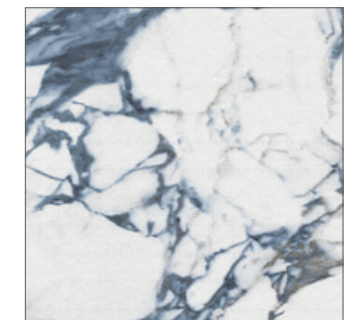

## PULP COLORS

DOUBLE POLISHED

DOUBLE HONED

RAW

GOLD

BLACK

GREEN

BLUE