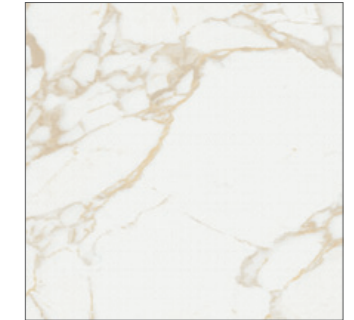

## PULP COLORS

DOUBLE POLISHED

DOUBLE HONED

RAW

GOLD

BLACK

GREEN

BLUE