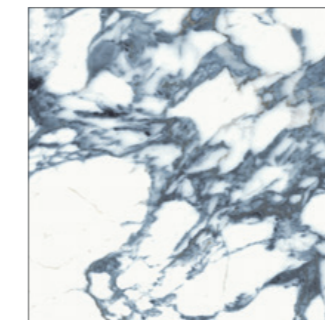

## PULP COLORS

DOUBLE POLISHED

DOUBLE HONED

RAW

GOLD

BLACK

GREEN

BLUE