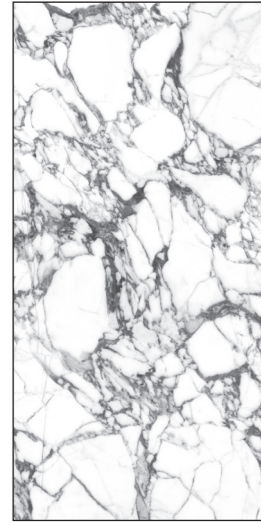

PULP SIZES

60X120 24"X48"

* FORMATO DISPONIBILE SOLO IN
FINITURA DOUBLE POLISHED.
SIZE AVAILABLE ONLY
DOUBLE POLISHED FINISHIG.