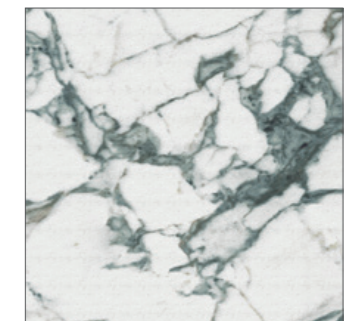

## PULP COLORS

DOUBLE POLISHED

DOUBLE HONED

RAW

GOLD

BLACK

GREEN

BLUE