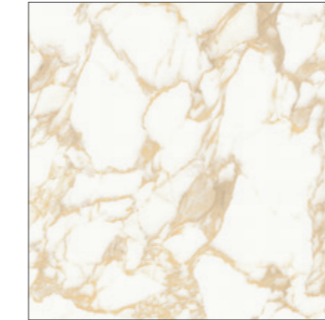

## PULP COLORS

DOUBLE POLISHED

DOUBLE HONED

RAW

GOLD

BLACK

GREEN

BLUE