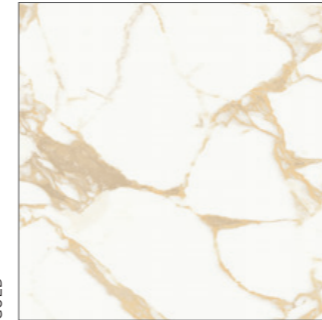

### PARALLEL

TECHNOLOGY PORCELLANATO SMALTATO AD IMPASTO COLORATO - GLAZED COLORED BODY PORCELAIN

FINISH OPACO RETTIFICATO - NATURAL RECTIFIED

THICKNESS 9 MM

TECHNICAL FEATURES AND PACKING

## PULP COLORS

DOUBLE POLISHED

DOUBLE HONED

RAW

GOLD

BLACK

GREEN

BLUE